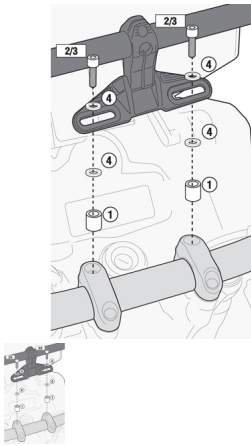

01SKIT - SMART BAR FITTING KIT

Rating: Not Rated Yet

Price:

Retail price: \$11.00

[Ask a question about this product](#)

Description

SMART BAR FITTING KIT - 01SKIT

Use this Smart bar fitting to mount either S901A or S900A to your bike's handlebars