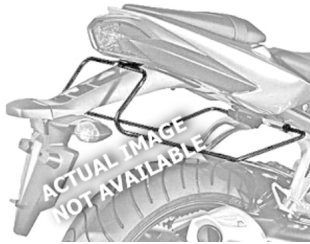

## TE4100 EASYLOCK SADDLEBAG SUPPORT

Soft luggage hardware

Rating: Not Rated Yet

**Price:**

Retail price: \$127.00

[Ask a question about this product](#)

### Description

The TE frames are designed for this specific make and model motorcycle to attached the new GIVI Easylock saddle bags. These light weight tubular steel frames not only offer a stylish and rigid support system for the Easylock lockable bags they can be combined with various models of soft throw over saddlebags.