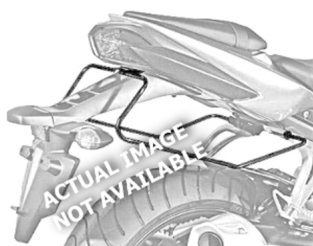

## TE4100 EASYLOCK SADDLEBAG SUPPORT

Soft luggage hardware

Rating: Not Rated Yet

**Price:**

Retail price: \$127.00

[Ask a question about this product](#)

### Description

The TE frames are designed for this specific make and model motorcycle to attached the new GIVI Easylock saddle bags. These light weight tubular steel frames not only offer a stylish and rigid support system for the Easylock lockable bags they can be combined with various models of soft throw over saddlebags.