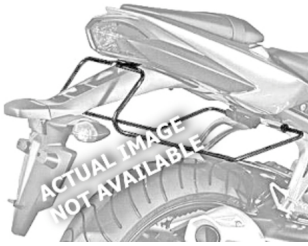

TE351 - EASYLOCK SADDLEBAG SUPPORTS

Soft luggage hardware

Rating: Not Rated Yet

Price:

Retail price: \$127.00

[Ask a question about this product](#)

Description

The TE frames are designed for this specific make and model motorcycle to attached the new GIVI Easylock saddle bags. These light weight tubular steel frames not only offer a stylish and rigid support system for the Easylock lockable bags they can be combined with various models of soft throw over saddlebags.