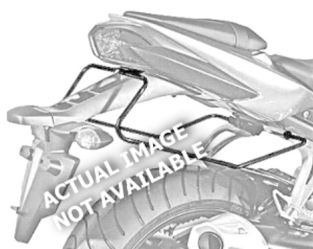

T702 - SOFT SADDLEBAG SUPPORTS

Soft luggage hardware

Rating: Not Rated Yet

Price:

Retail price: \$117.00

[Ask a question about this product](#)

Description This light weight mild tubular steel saddle bag frames offer not only protection to your motorcycles from the wear and tear of saddle bags but offers a more secure soft saddlebag mounting solution.