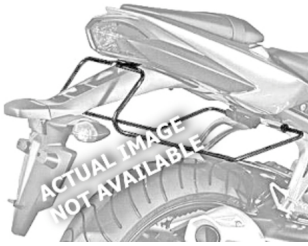

## T273 - SOFT SADDLEBAG SUPPORTS

Soft luggage hardware

Rating: Not Rated Yet

**Price:**

Retail price: \$106.00

[Ask a question about this product](#)

### Description

The T...KIT is offered to enable the mounting of the T or TE soft saddlebag frames without mounting the rear Monorack luggage rack.