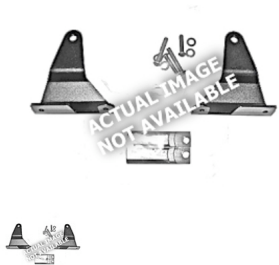

T265KIT - SOFT SADDLEBAG SUPPORTS

Soft luggage hardware

Rating: Not Rated Yet

Price:

Retail price: \$45.00

[Ask a question about this product](#)

Description

The T...KIT is offered to enable the mounting of the T or TE soft saddlebag frames without mounting the rear Monorack luggage rack.