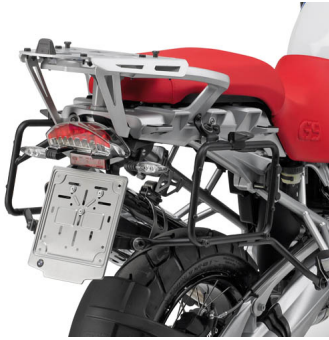

## SRA692 - SPECIFIC RACK

Specific Rack

Rating: Not Rated Yet

**Price:**

Retail price: \$292.00

[Ask a question about this product](#)

Description

Specific top case mount in brushed aluminum, designed to add a Monokey trunk to your bike.