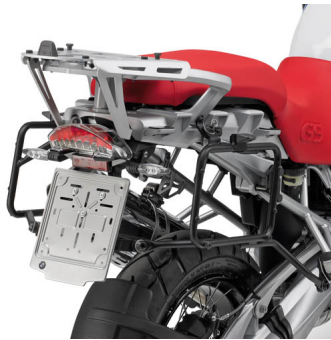

## SRA692 - SPECIFIC RACK

Specific Rack

Rating: Not Rated Yet

**Price:**

Retail price: \$292.00

[Ask a question about this product](#)

Description

Specific top case mount in brushed aluminum, designed to add a Monokey trunk to your bike.