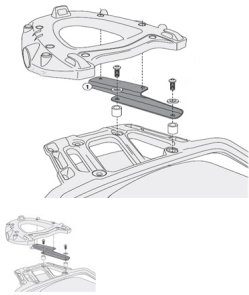

SR6403 REAR PLATE

Rear plate

Rating: Not Rated Yet

Price:

Retail price: $133.00

[Ask a question about this product](#)

Description

GIVI SR6403 Rear Plate is a bike specific rear plate kit for Triumph Tiger Explorer 1200, The kit is designed to take GIVI Monokey Top Boxes only. All parts needed to mount the GIVI SR6403 Rear Plate are included. Installs using simple hand tools. Monokey Plate M5 in nylon included.

Customer Reviews

There are yet no reviews for this product.