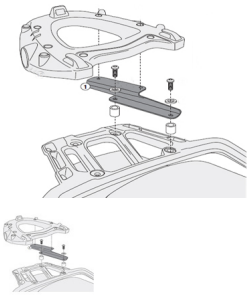

SR6403 REAR PLATE

Rear plate

Rating: Not Rated Yet

Price:

Retail price: \$133.00

[Ask a question about this product](#)

Description

GIVI SR6403 Rear Plate is a bike specific rear plate kit for Triumph Tiger Explorer 1200, The kit is designed to take GIVI Monokey Top Boxes only. All parts needed to mount the GIVI SR6403 Rear Plate are included. Installs using simple hand tools. Monokey Plate M5 in nylon included.