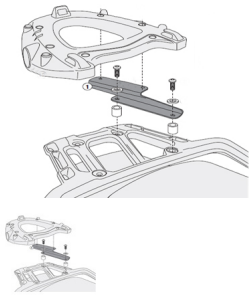

## SR6403 REAR PLATE

Rear plate

Rating: Not Rated Yet

**Price:**

Retail price: \$133.00

[Ask a question about this product](#)

Description GIVI SR6403 Rear Plate is a bike specific rear plate kit for Triumph Tiger Explorer 1200, The kit is designed to take GIVI Monokey Top Boxes only. All parts needed to mount the GIVI SR6403 Rear Plate are included. Installs using simple hand tools. Monokey Plate M5 in nylon included.