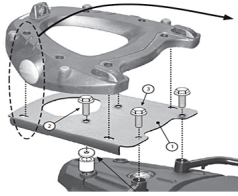

TOP CASE HARDWARE - MONOKEY

Top case mounting hardware

Rating: Not Rated Yet

Price:

Retail price: $120.00

[Ask a question about this product](#)

Description

The Special Rack (SR) fitting system for the application of a top case is typically the addition of a luggage rack to the motorcycle/scooter where one did not previously exist. This clean and compact mounting solution does not detract from the motorcycle profile making this system the ideal solution for scooter and maxi-scooters and well as select motorcycle models. The SR5107 is designed to work with Monokey cases only. All parts needed to mount the top case hardware are included and it installs using simple hand tools.

Customer Reviews

There are yet no reviews for this product.