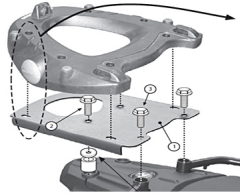

TOP CASE HARDWARE - MONOKEY

Top case mounting hardware

Rating: Not Rated Yet

Price:

Retail price: \$120.00

[Ask a question about this product](#)

Description

The Special Rack (SR) fitting system for the application of a top case is typically the addition of a luggage rack to the motorcycle/scooter where one did not previously exist. This clean and compact mounting solution does not detract from the motorcycle profile making this system the ideal solution for scooter and maxi-scooters and well as select motorcycle models. The SR5107 is designed to work with Monokey cases only. All parts needed to mount the top case hardware are included and it installs using simple hand tools.