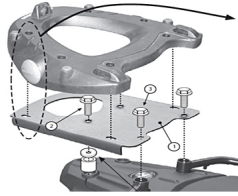

TOP CASE HARDWARE - MONOKEY

Top case mounting hardware

Rating: Not Rated Yet

Price:

Retail price: $120.00

[Ask a question about this product](#)

Description

The Special Rack (SR) fitting system for the application of a top case is typically the addition of a luggage rack to the motorcycle/scooter where one did not previously exist. This clean and compact mounting solution does not detract from the motorcycle profile making this system the ideal solution for scooter and maxi-scooters and well as select motorcycle models. The SR5107 is designed to work with Monokey cases only. All parts needed to mount the top case hardware are included and it installs using simple hand tools.

Customer Reviews

There are yet no reviews for this product.