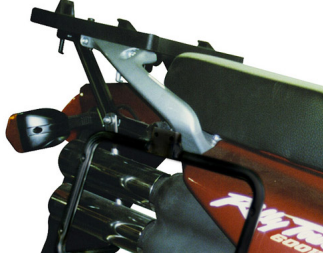

## E200 - ADAPTER PLATE

Top case mounting hardware

Rating: Not Rated Yet

**Price:**

Retail price: \$69.00

[Ask a question about this product](#)

### Description

The E...series adapter plates are designed to mount in conjunction with, or by replacement of, existing luggage racks on select bike models (the plate design may vary subject to motorcycle model). This top case hardware kit is designed for MONOKEY series cases only.