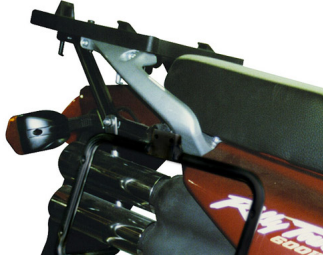

## E200 - ADAPTER PLATE

Top case mounting hardware

Rating: Not Rated Yet

**Price:**

Retail price: \$69.00

[Ask a question about this product](#)

### Description

The E...series adapter plates are designed to mount in conjunction with, or by replacement of, existing luggage racks on select bike models (the plate design may vary subject to motorcycle model). This top case hardware kit is designed for MONOKEY series cases only.