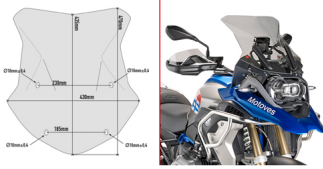

5124D SPECIFIC SCREEN SMOKED

Rating: Not Rated Yet

Price:

Retail price: \$113.00

[Ask a question about this product](#)

Description

Specific screen, smoked.

BMW R1200 GS compatible from 2016+ / to be combined with the specific D5108KIT fitting kit