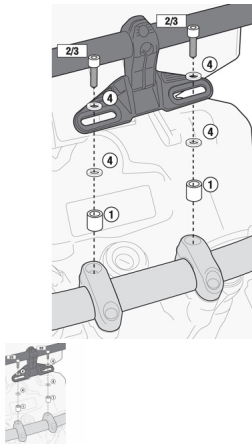

05SKIT - SMART BAR FITTING KIT

Rating: Not Rated Yet

Price:

Retail price: \$11.00

[Ask a question about this product](#)

Description

SMART BAR FITTING KIT

DUCATI MONSTER 696-796-1100 '08-13
DUCATI MONSTER 1200 '14-15