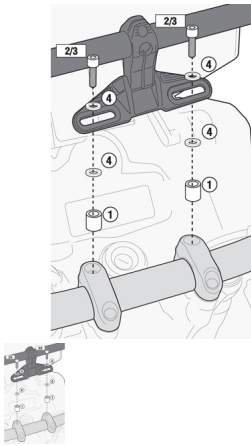

01SKIT - SMART BAR FITTING KIT

Rating: Not Rated Yet

Price:

Retail price: $12.00

[Ask a question about this product](#)

Description

SMART BAR FITTING KIT - 01SKIT

Use this Smart bar fitting to mount either S901A or S900A to your bike's handlebars

APRILIA

DORSODURO 750 '08-13
SHIVER 750 '10-13
MANA 850 '08-13
MANA 850 GT
DORSODURO 1200
CAPONORD 1200 '13
TUONO V4

BMW

G650GS '11-13
F700GS '12-13
F650GS/F800GS '08-13
F800GT '13BMW F800R '09-13
R NINE T '15
R1200GS '13
R1200GS ADV '06-13
R1200R '15

HONDA

CBF600 '04-12
CTX700 '13-14
VFR800 '14